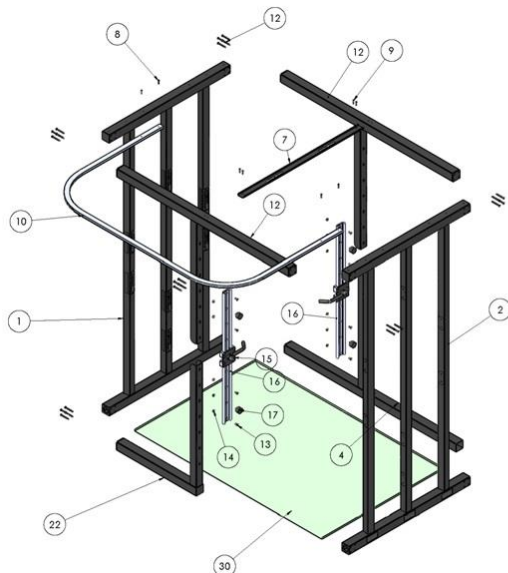

Setup Time from Package: <<1 hour typical

Features:

* **Color 3D scan mode**

* **Instant Scan Mode of 0.2 second duration**

* **4D scan mode (scanning at 10 frames per second)**

* **Logic Engine for Measurement based formulas (Body Shape, Body Composition, Size Selection...)**

* **Up to 5X multi-sampling scan mode (5 scans in a single acquisition pass)**

* **Auto Generate water-tight mesh from raw scan data, Auto Generate Avatar from Measures**

2 Variable Height Stability Handholds

Privacy Curtain and Zero Square footage changing room (curtain)

Audio Instructions via Software

Auto System Alignment (with provided alignment target object)

Remote Operation option via Android or IOS phone/tablet (phone/tablet not provided)

Performance Parameters:

Scan time: < **0.2 second**, 6 second modes (2, 8 seconds for color acquisition)

Data Processing Time: <30 seconds

Circumferential Accuracy (880 mm cylinder test): < +/- 5mm

Surface data density: < 1mmX1mm, > 1.5 million points for full body

Scan Volume: 2m, 2.15 m (front/back) height by 0.95m width by 0.8-1.2m depth

Automatic Extracted Measurements: >**400 data points** including 3D landmarks, circumferences, heights, surface area and volume. Equal division circumferences at any specified spacing in all body segments.

Operating Environment: Indoors, Normal Office Temperatures

Booth Size (inch/ meter):
Length (65/1.65)
Width (42/1.07)
Height (85/2.16)