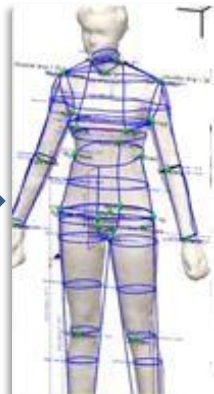

**Surface data density:** < 1mmX1mm, > 1.5 million points for full body

**Scan Volume:** 2m, 2.15 m (front/back) height by 0.95m width by 0.8-1.2m depth

**Automatic Extracted Measurements:** >**400 data points** including 3D landmarks, circumferences, heights, surface area and volume. Equal division circumferences at any specified spacing in all body segments.

# size stream 3D Body Scanner For Body Measurement

ADDRESSING BODY SCAN AND BODY MEASUREMENT NEEDS FROM RESEARCH TO RETAIL WITH HIGH QUALITY AND LOW COST BODY SCANNERS WITH AUTOMATIC BODY SCAN MEASUREMENTS...