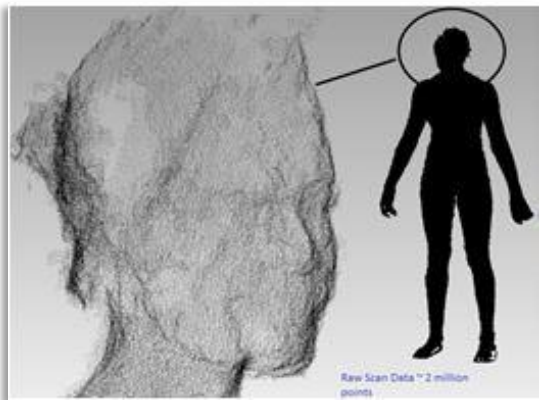

size stream 3D Body Scanner For Body Measurement

ADDRESSING BODY SCAN AND BODY MEASUREMENT NEEDS FROM RESEARCH TO RETAIL WITH HIGH QUALITY AND LOW COST BODY SCANNERS WITH AUTOMATIC BODY SCAN MEASUREMENTS...

size stream

223 Commonwealth Court
Cary, North Carolina USA
27511

www.sizestream.com

For additional information:
Call: (01) 919-650-2525
e-mail: info@sizestream.com